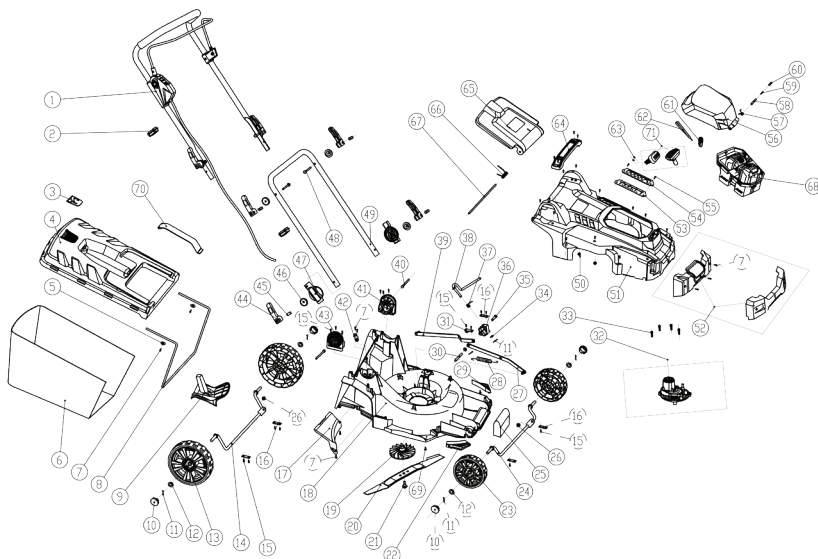

EXPLODED VIEW OF RDP-BCLM20

№	description		description
1	handle assy	48	bolt M6x50
2	cable clip	49	lower handle
3	plate	50	nut M4
4	grass bag top cover	51	top cover
5	flat washer	52	front decorative cover
6	grass bag	53	height adjusting plate
7	screw 4x16	54	bolt M4x16
8	grass bag support	55	height adjusting handle
9	rear blanking cap	56	transparency cover
10	nut cover	57	transparency cover torsion spring
11	cotter	58	long pin
12	flat washer	59	play pin spring
13	rear wheel 8"	60	short pin
14	rear wheel axle	61	key
15	screw 5x16	62	key hanger
16	front wheel axle pressing plate	63	screw 4*10
17	cover	64	top handle
18	deck	65	rear cover
19	fan	66	rear cover torsion spring
20	blade	67	rear cover axle
21	blade screw M10*23	68	battery case assy
22	right deck decorative cover	69	screws
23	front wheel 6"	70	grass bag handle
24	front wheel axle	71	height adjusting handle
25	balance weight		
26	nut M6		
27	front connectong rod		
28	height adjusting tension spring		
29	left deck decorative cover		
30	self lock pin		
31	tension spring pressing plate		
32	motor assy		
33	screw 6.3*25		
34	flat washer		
35	connecting rod axle		
36	connecting rod support		
37	height adjusting torsion spring		
38	height adjusting rod		
39	rear connectong rod		
40	bolt M6x65		
41	left handle fixed seat		
42	cable pressing plate		
43	right handle fixed seat		
44	pressing plate		
45	knob nut		
46	pressing plate		
47	handle fixing cover		